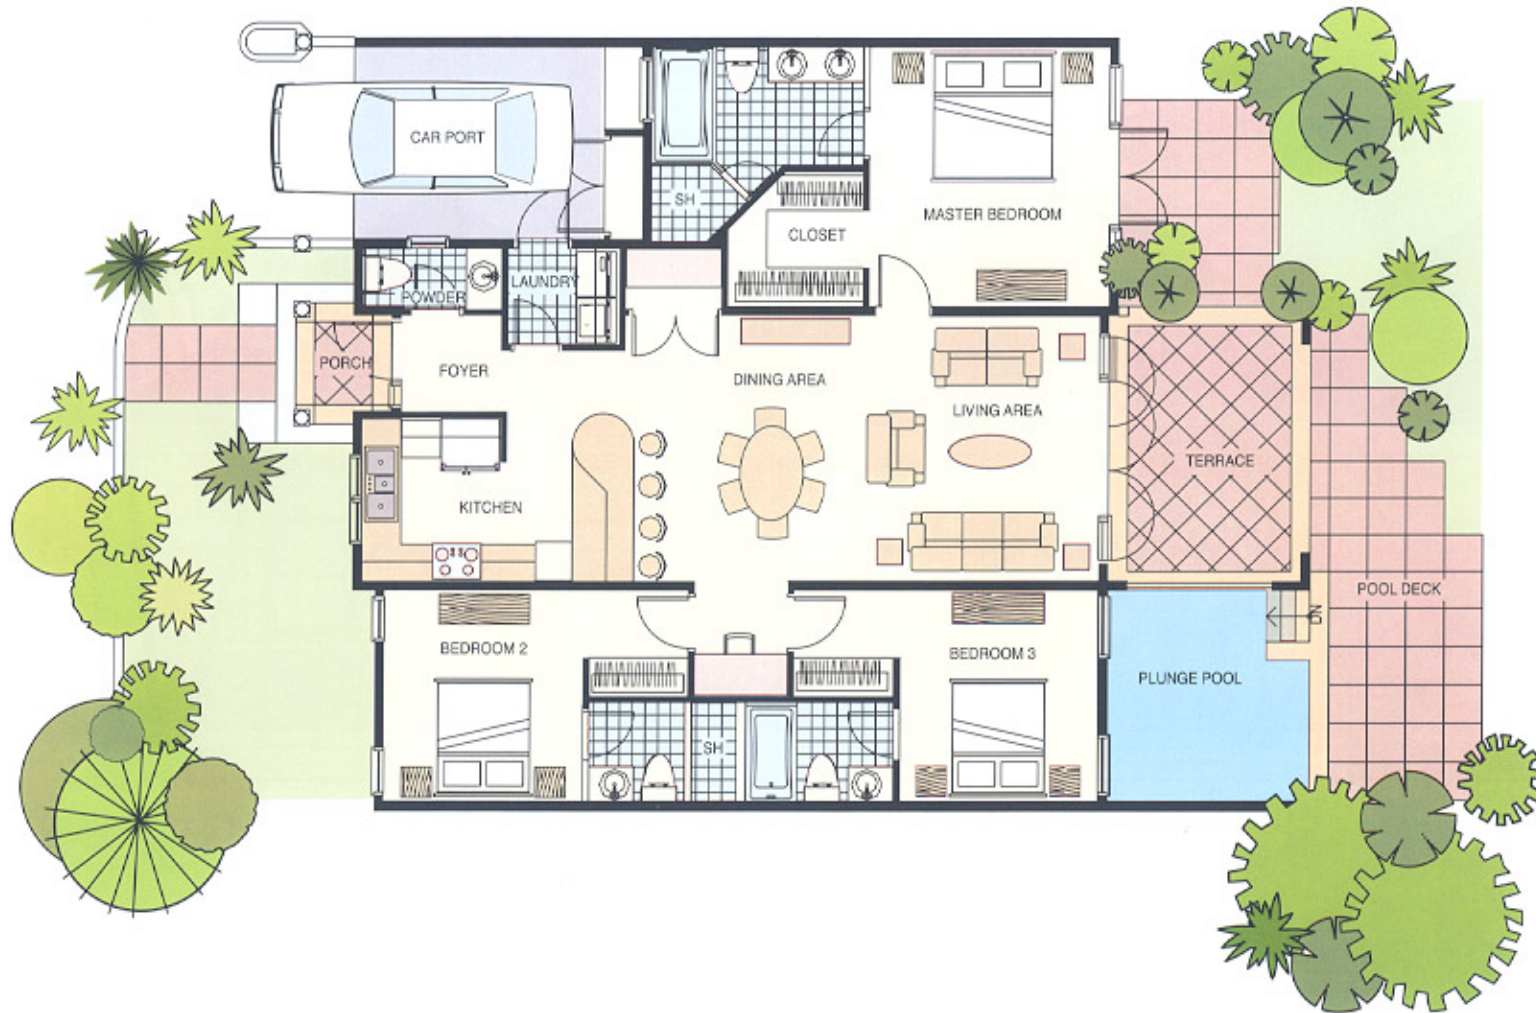

THREE BEDROOM VILLA ELEVATION

LIVING AREA	13'-10" x 13'-0"
DINING AREA	13'-10" x 11'-4"
FOYER	5'-2" x 5'-0"
KITCHEN	12'-9" x 8'-4"
MASTER BEDROOM	13'-6" x 12'-6"
BEDROOM 2	11'-0" x 10'-4"
BEDROOM 3	11'-0" x 10'-4"
LAUNDRY ROOM	5'-10" x 5'-0"
TERRACE	13'-10" x 10'-6"
PLUNGE POOL	10'-10" x 10'-6"
<hr/>	
TOTAL SQ. FT.	1530 SQ. FT.